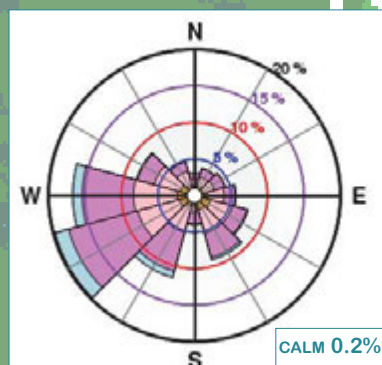

WIND ROSES

(knots)

BELMULLET

CLAREMORRIS

MALIN HEAD

DUBLIN AIRPORT

MULLINGAR

SHANNON AIRPORT

CASEMENT AERODROME

CORK AIRPORT

VALENTIA OBSERVATORY

WIND ROSE KEY

- < 5 kt
- 5-10 kt
- 10-20 kt
- 20-35 kt
- > 35 kt