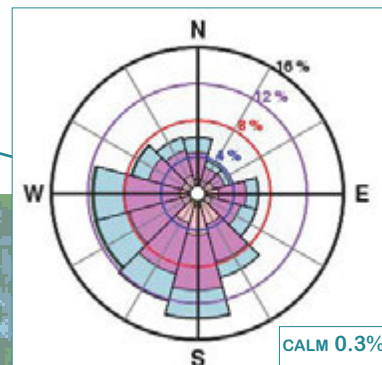

WIND ROSES

(knots)

BELMULLET

CLAREMORRIS

MALIN HEAD

DUBLIN AIRPORT

MULLINGAR

SHANNON AIRPORT

CASEMENT AERODROME

CORK AIRPORT

VALENTIA OBSERVATORY

WIND ROSE KEY

- < 5 kt
- 5-10 kt
- 10-20 kt
- 20-35 kt
- > 35 kt