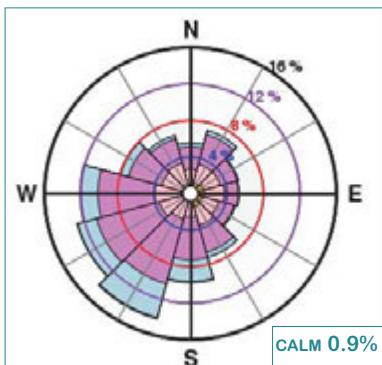

WIND ROSES

(knots)

BELMULLET

CLAREMORRIS

MALIN HEAD

DUBLIN AIRPORT

MULLINGAR

SHANNON AIRPORT

CASEMENT AERODROME

CORK AIRPORT

VALENTIA OBSERVATORY

WIND ROSE KEY

- < 5 kt
- 5-10 kt
- 10-20 kt
- 20-35 kt
- > 35 kt