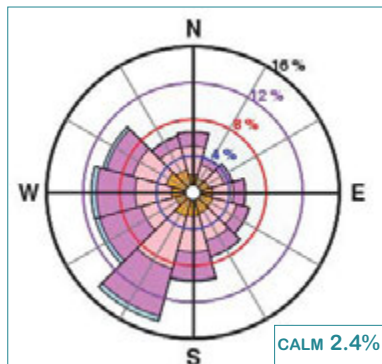

WIND ROSES

(knots)

BELMULLET

CLAREMORRIS

MALIN HEAD

DUBLIN AIRPORT

MULLINGAR

SHANNON AIRPORT

CASEMENT AERODROME

CORK AIRPORT

VALENTIA OBSERVATORY

WIND ROSE KEY

- < 5 kt
- 5-10 kt
- 10-20 kt
- 20-35 kt
- > 35 kt