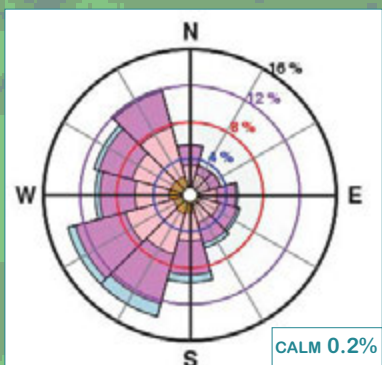

WIND ROSES

(knots)

BELMULLET

CLAREMORRIS

MALIN HEAD

DUBLIN AIRPORT

MULLINGAR

SHANNON AIRPORT

CASEMENT AERODROME

CORK AIRPORT

VALENTIA OBSERVATORY

WIND ROSE KEY

- < 5 kt
- 5-10 kt
- 10-20 kt
- 20-35 kt
- > 35 kt