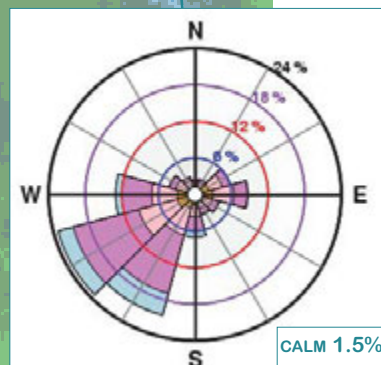

WIND ROSES

(knots)

BELMULLET

CLAREMORRIS

MALIN HEAD

DUBLIN AIRPORT

MULLINGAR

SHANNON AIRPORT

CASEMENT AERODROME

CORK AIRPORT

VALENTIA OBSERVATORY

WIND ROSE KEY

- < 5 kt
- 5-10 kt
- 10-20 kt
- 20-35 kt
- > 35 kt