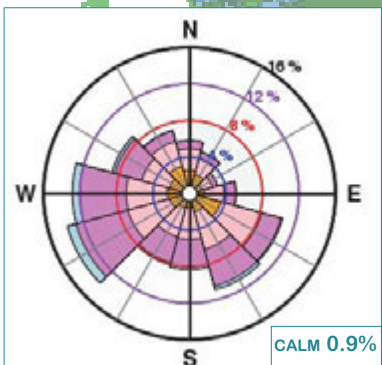

WIND ROSES

(knots)

BELMULLET

CLAREMORRIS

MALIN HEAD

DUBLIN AIRPORT

MULLINGAR

SHANNON AIRPORT

CASEMENT AERODROME

CORK AIRPORT

VALENTIA OBSERVATORY

WIND ROSE KEY

- < 5 kt
- 5-10 kt
- 10-20 kt
- 20-35 kt
- > 35 kt