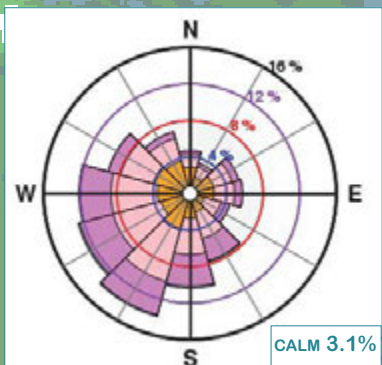

WIND ROSES

(knots)

BELMULLET

CLAREMORRIS

MALIN HEAD

DUBLIN AIRPORT

MULLINGAR

SHANNON AIRPORT

CASEMENT AERODROME

CORK AIRPORT

VALENTIA OBSERVATORY

WIND ROSE KEY

- < 5 kt
- 5-10 kt
- 10-20 kt
- 20-35 kt
- > 35 kt