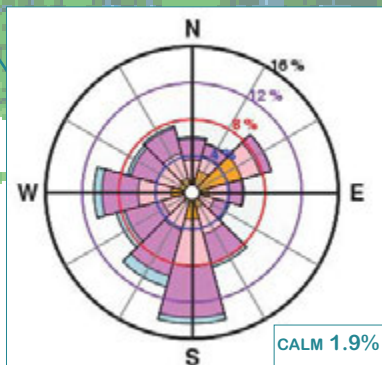

WIND ROSES

(knots)

BELMULLET

CLAREMORRIS

MALIN HEAD

DUBLIN AIRPORT

MULLINGAR

SHANNON AIRPORT

CASEMENT AERODROME

CORK AIRPORT

VALENTIA OBSERVATORY

WIND ROSE KEY

- < 5 kt
- 5-10 kt
- 10-20 kt
- 20-35 kt
- > 35 kt